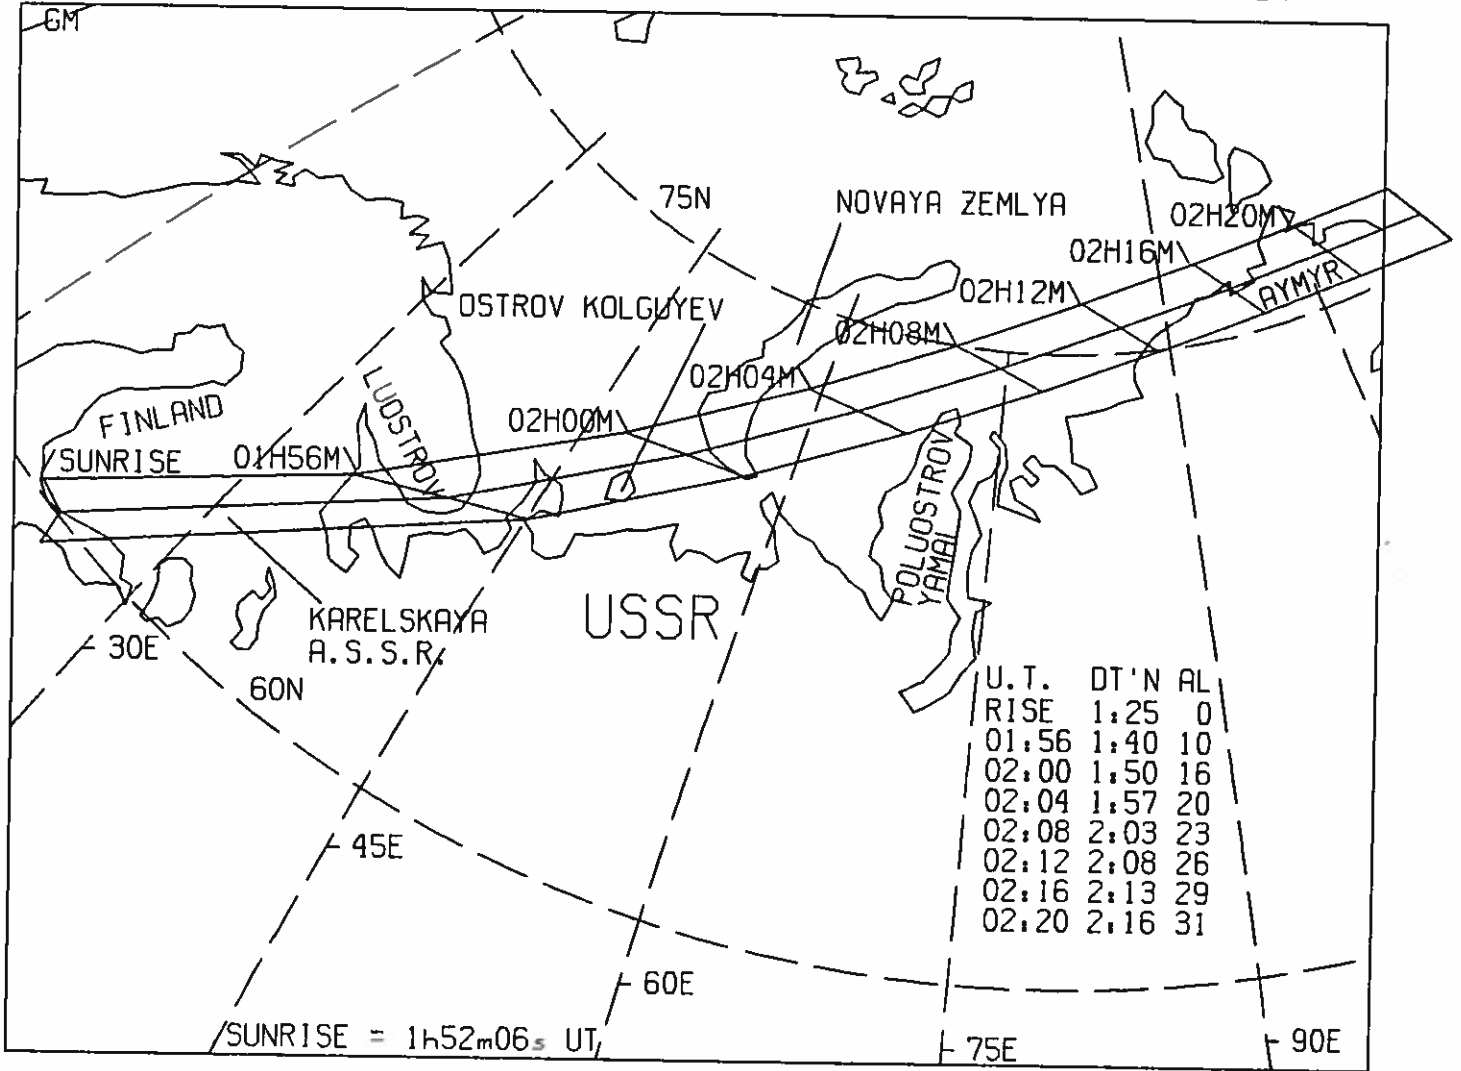

22 JULY 1990

TOTAL SOLAR ECLIPSE

22 JULY 1990

TOTAL SOLAR ECLIPSE

CENTERLINE TRACK AT SEA LEVEL 02h20m - 03h32m UT

22 JULY 1990

TOTAL SOLAR ECLIPSE

CENTERLINE TRACK AT SEA LEVEL Sunrise - 02h20m UT