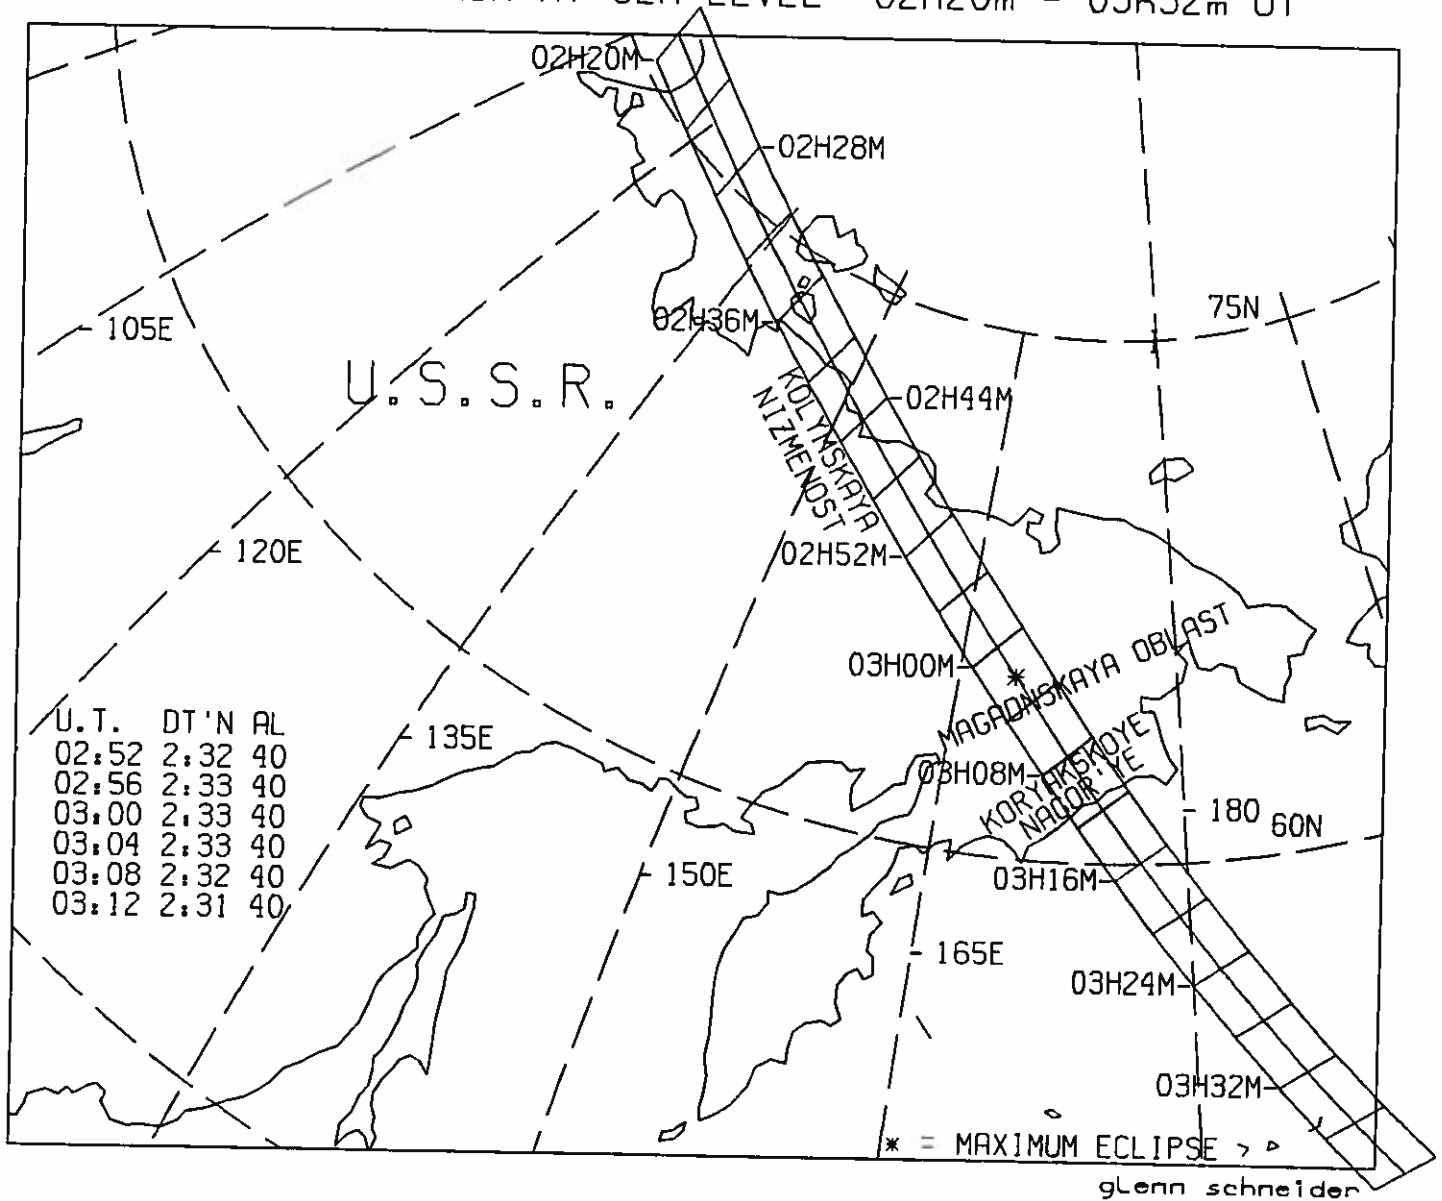

22 JULY 1990

TOTAL SOLAR ECLIPSE

22 JULY 1990

TOTAL SOLAR ECLIPSE

CENTERLINE TRACK AT SEA LEVEL 02h20m - 03h32m UT

22 JULY 1990

TOTAL SOLAR ECLIPSE

CENTERLINE TRACK AT SEA LEVEL Sunrise - 02h20m UT